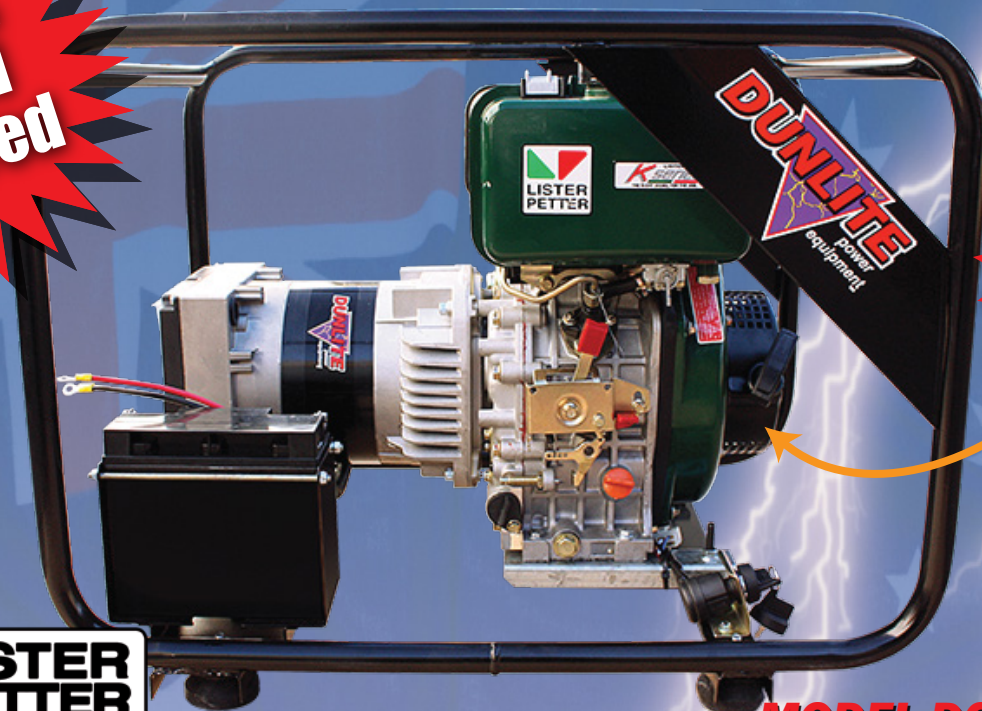

Phone: 1300 555 253 www.dunlite.com.au

SAFE . RELIABLE . RENOWNED

The Lister powered 4.4kVA diesel generator is hard working , long lasting and won't let you down. You can't go past the Dunlite Lister diesel genset for all your generating needs.

NEW & Diesel Powered

LISTER ENGINE

MODEL DGULD4.4ES-2

SPECIFICATIONS

Rating:	4.4kVA
Continuous Output:	3500W
Engine Model:	K164E
Fuel Tank:	5 Litres
Approx Run Time:	3hrs @ 80%
Dimensions (LxWxH):	735x545x525
Weight:	90kg

FEATURES

- **Roll over frame**
- **Electric start**
- **Battery included**
- **15 Amp double GPO outlets**
- **Diesel fuel**
- **Single Phase**
- **Will run electronic power tools**

Victoria: Head Office